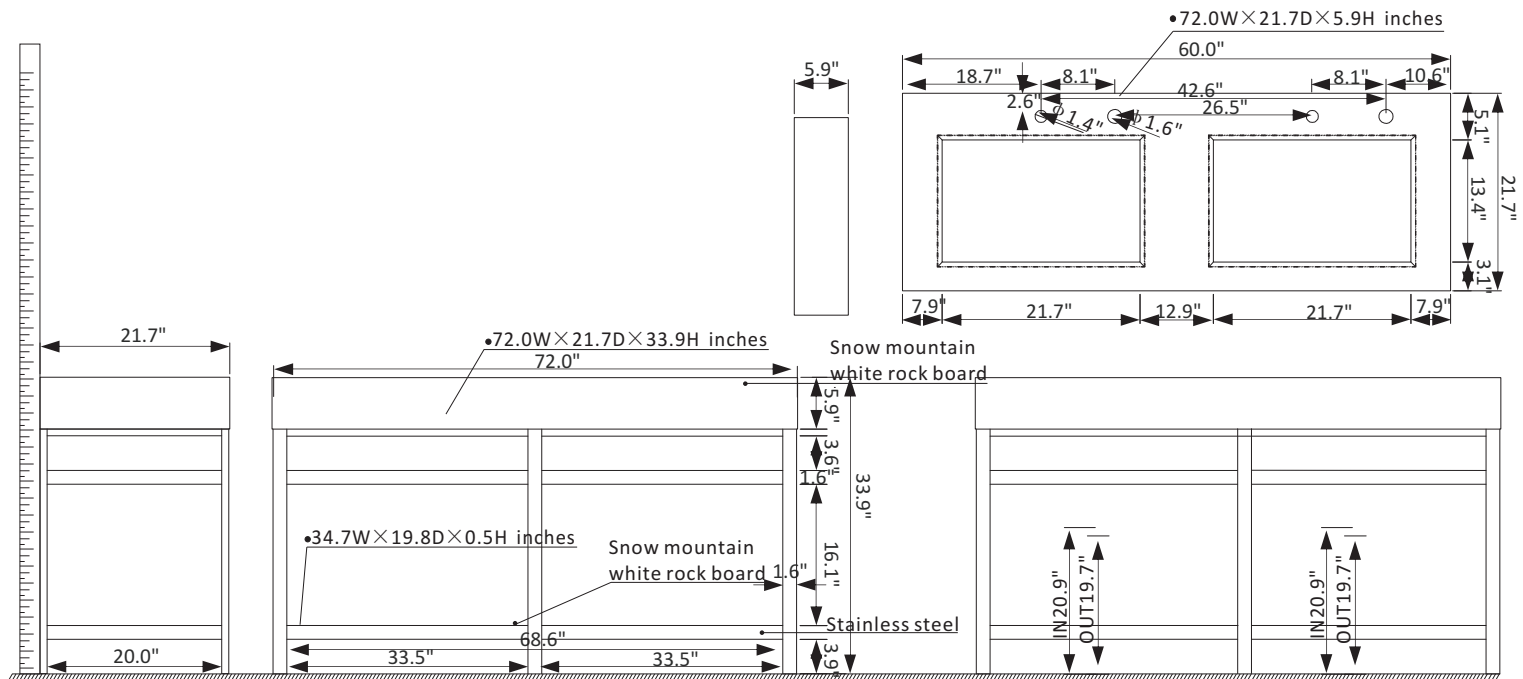

## Features

Brushed-gold stainless steel bracket provides exceptional durability.  
 Snow mountain-white stone top with beautiful natural veining.  
 Rectangular, white faux-stone undermount sink coordinates with top.  
 Open fixed shelf provides ample room for item storage and display.  
 Pre-drilled and designed for easy plumbing and faucet installation.